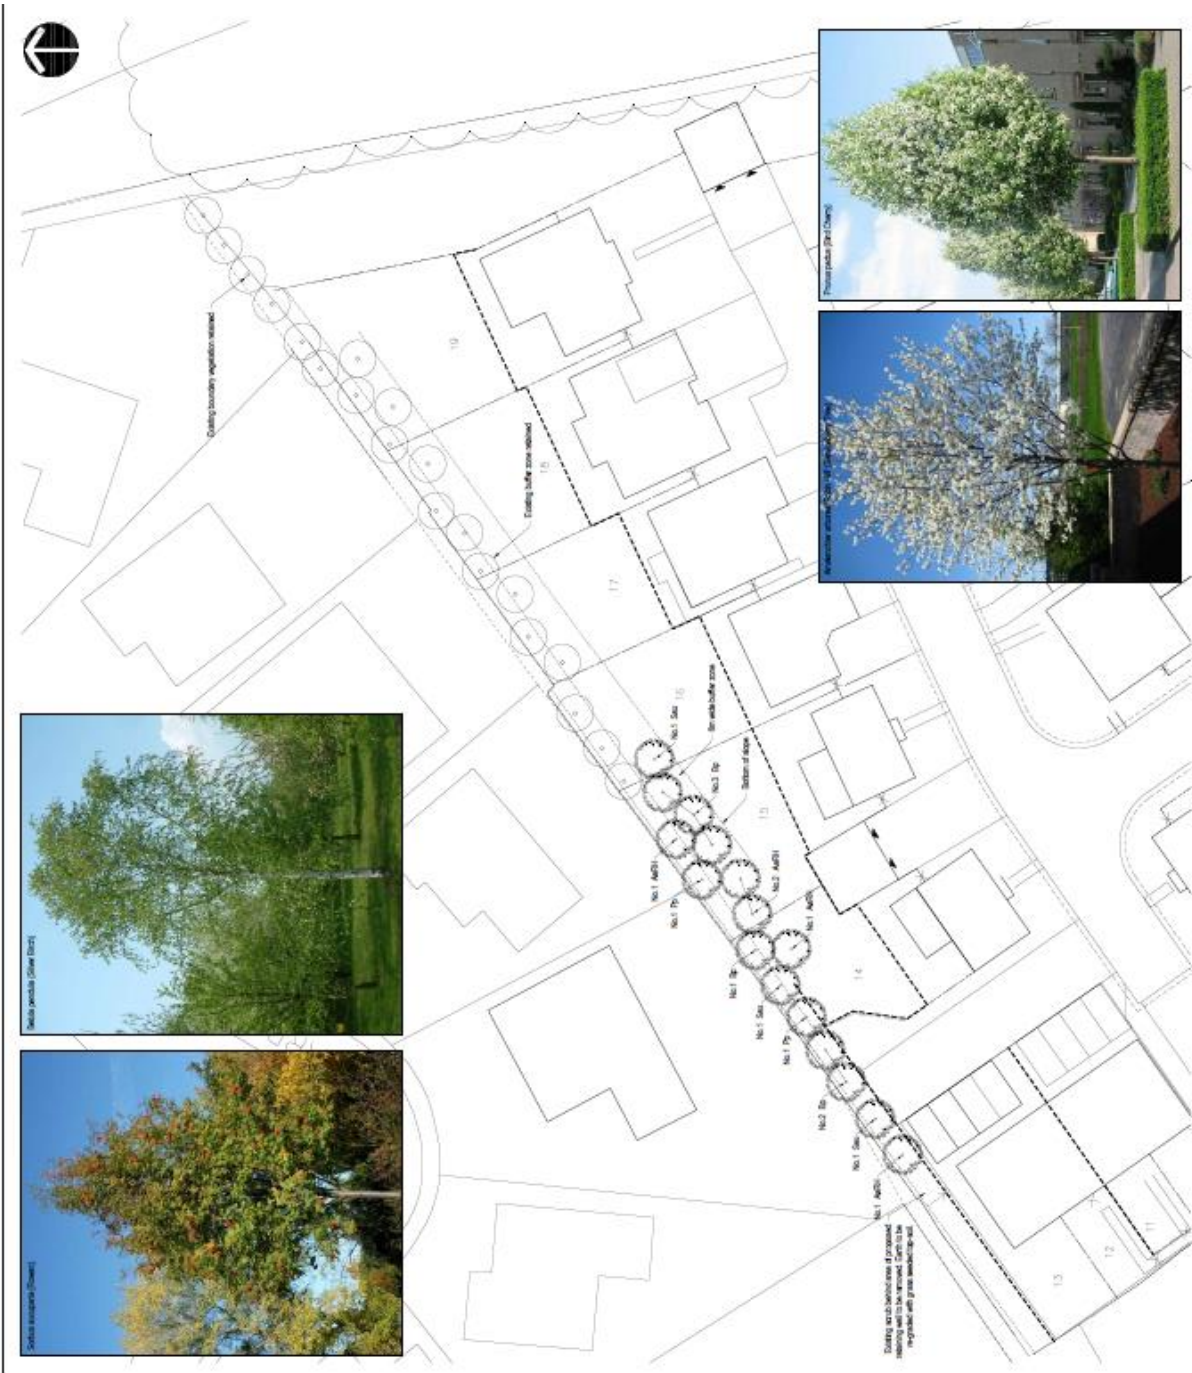

APPLICATION 21/1478/VARY APPENDIX 5 - LANDSCAPING PLAN

Section 73 application to vary condition no2 (Approved Plans) and no4 (Landscaping) of planning approval 18/2696/FUL - Application for the erection of 31 dwellings with associated means of access, parking, and landscaping. Thorpe Beck Farm, Durham Road, Thorpe Thewles